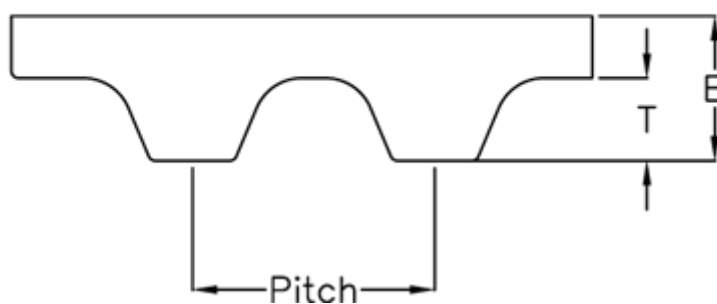

Article number: 602776261082

Description: Gates Timing Belt Synchropower PU 16 AT10 1080

## Measures

Height B mm	= 5
Height T mm	= 2.5
Length	= 1080
Number of teeth	= 108
Pitch	= 16
Type	= PU 16 AT10 1080
Width	= 10